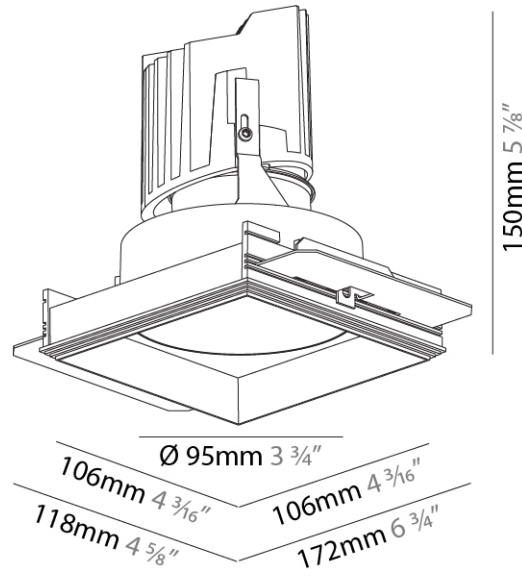

PHYSICAL

Shape: Square
Diameter (mm): 95
Diameter (in): 3 3/4
Length (mm): 106
Length (in): 4 3/16
Width (mm): 106
Width (in): 4 3/16
Depth (mm): 150
Depth (in): 5 7/8
Ceiling Thickness (mm): 10 / 12.5 / 15 / 25
Ceiling Thickness (in): 3/8 or 1/2 or 9/16 or 1
Min. Recessing Depth (mm): 170
Min. Recessing Depth (in): 6 11/16
Light Distribution: Downlight
Weight (kg): 0.705
Weight (lbs): 1.55
Fixture Finish: SSR / BKV / CWI / CRY / HAB / UFT / ITA / RUA / FTG / MYG / LOD / PUS / FRO / FUP / KIA / POP / BLS / SPG / MEY / GOH / GUM / CHC / COM / ABZ / JAG / OBR / MOS / ROR
Fixture Material: Aluminum Die Cast
Cut-out Measurements: 120mm / 4 3/4" x 120mm / 4 3/4"
Upon Request: Unique Ceiling Thickness

ELECTRICAL

Lamp Type: LED (Zhaga Standard)
Input Wattage (W): 15.5
Total Output Wattage (W): 14.5
Dimming: Tri-Mode (Non-Dimming and Phase Dimming (120Vac only) and 0-10V Dimming)
Driver Included: No
Driver Location: Recessed Housing
Driver Type: Constant Current - Universal
Driver Class: Class 2
Housing: See components
Input Voltage (V): 120 - 277
Constant Current (MA): 500

LED

Number of LEDs: 1
Color Temperature (°K): 2700 / 3000 / 3500 / 4000
Max. Delivered Lumen (lm): 940 / 980 / 1029 / 1050
Nominal Lumen (lm): 1386 / 1438 / 1511 / 1542
CRI: >90 CRI
Efficiency (%): 87.9 / 88.4 / 87.9
Lamp Life (hrs): 50000
Upon Request: RGB-W Tunable White Special Color Temperature Special LED

OPTICAL

Reflector°: 20 / 40 / 60
Upon Request: Special Beam Angles

© 2024 Zaneen Lighting, Inc. 188-3382, F 416-247-9319, www.zaneen.com

Available for international specifications by adding 'INT' at the end of the existing Model #. For assistance on 'custom' specifications, contact zteam@zaneen.com. In a constant effort to supply the best product, we reserve the right to change specifications or materials without notice. The most recent specification sheets are found at zaneen.com

IP rating: IP20